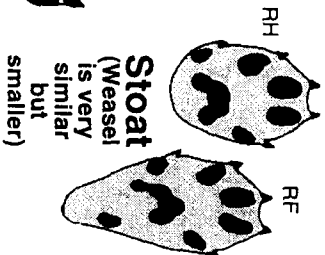

Operation Otter

Tracks on the river bank

Actual Size RF=Right Fore, RH=Right Hind

Mink

Water Vole

Stoat
(Weasel is very similar but smaller)

Fox

Otter

Actual Size RF=Right Fore, RH=Right Hind

Shrew

Brown Rat

Hedgehog

Dog

Badger

Cat